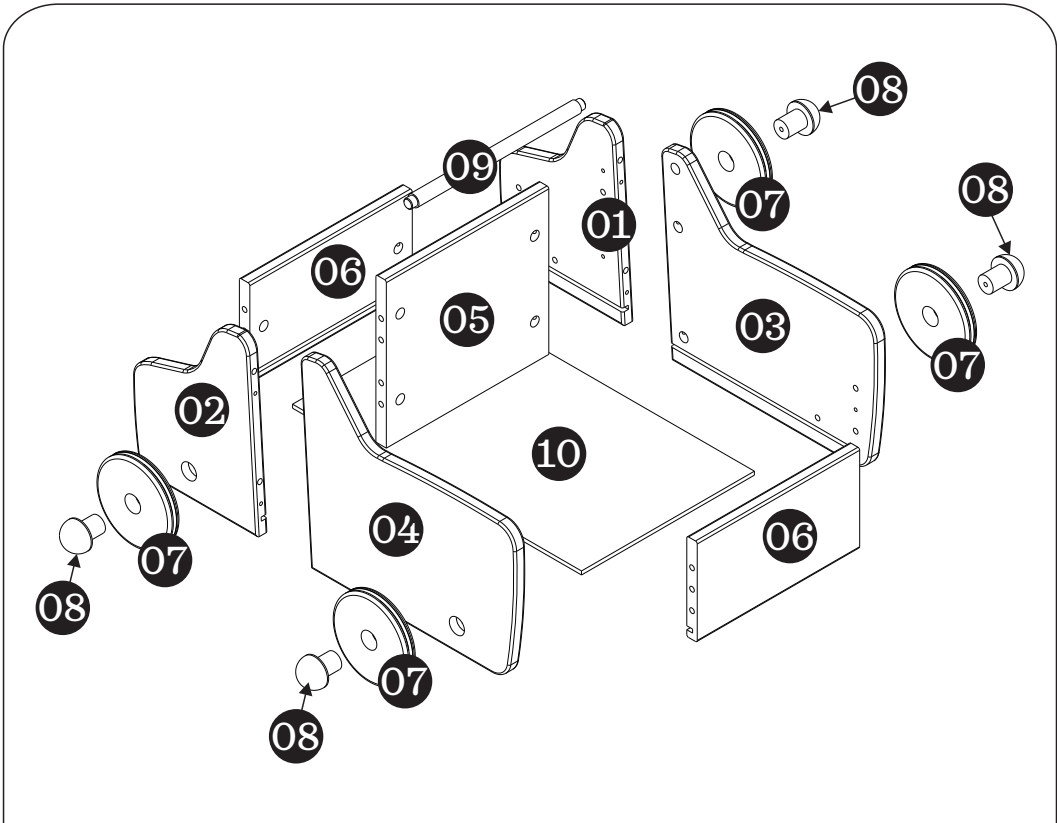

NESTiG

The Pickup Toy Bin

Please read all instructions before assembly
and use of product!

Lisez toutes les instructions avant
d'assembler et d'utiliser le produit!

! **WARNING:**
 TO AVOID INJURY: Only use under the direct supervision of an adult. The maximum weight for this product is 45.0 lbs (20kgs). Do not push toy bin with child inside.

Product Parts Detail

<p>A x4</p>  <p>8x50</p>	<p>B x12</p>  <p>8x30</p>	<p>C x4</p>  <p>7x50</p>	<p>D x12</p> 
<p>E x12</p> 	<p>F x1</p> 	<p>G x4</p> 	<p>H x1</p> 

Assembly Instructions

01

A x4

B x12

D x12

02