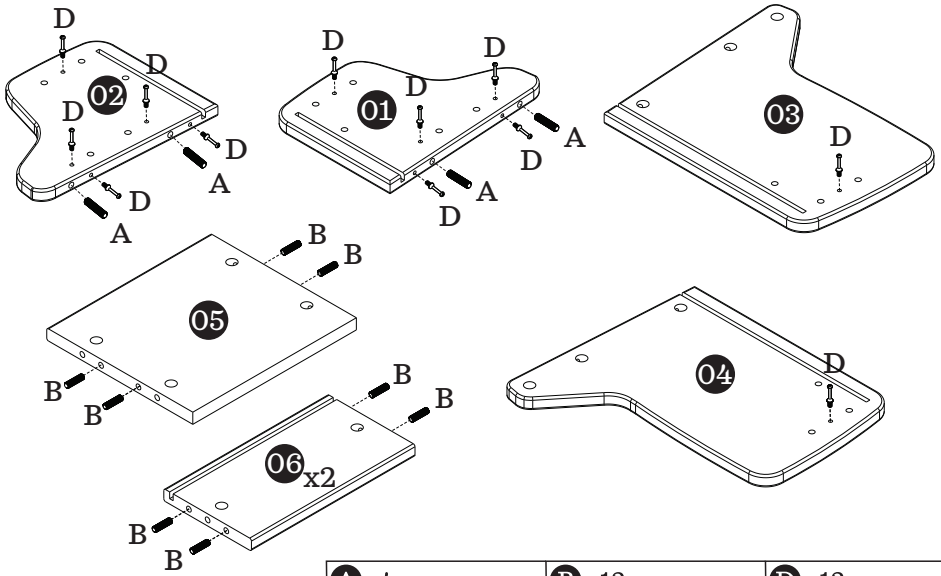

NESTiG

The Pickup Toy Bin

Please read all instructions before assembly
and use of product!

Lisez toutes les instructions avant
d'assembler et d'utiliser le produit!

! **WARNING:**
 TO AVOID INJURY: Only use under the direct supervision of an adult. The maximum weight for this product is 45.0 lbs (20kgs). Do not push toy bin with child inside.

Product Parts Detail

<p>A x4</p>  <p>8x50</p>	<p>B x12</p>  <p>8x30</p>	<p>C x4</p>  <p>7x50</p>	<p>D x12</p> 
<p>E x12</p> 	<p>F x1</p> 	<p>G x4</p> 	<p>H x1</p> 

Assembly Instructions

01

A x4

B x12

D x12

02