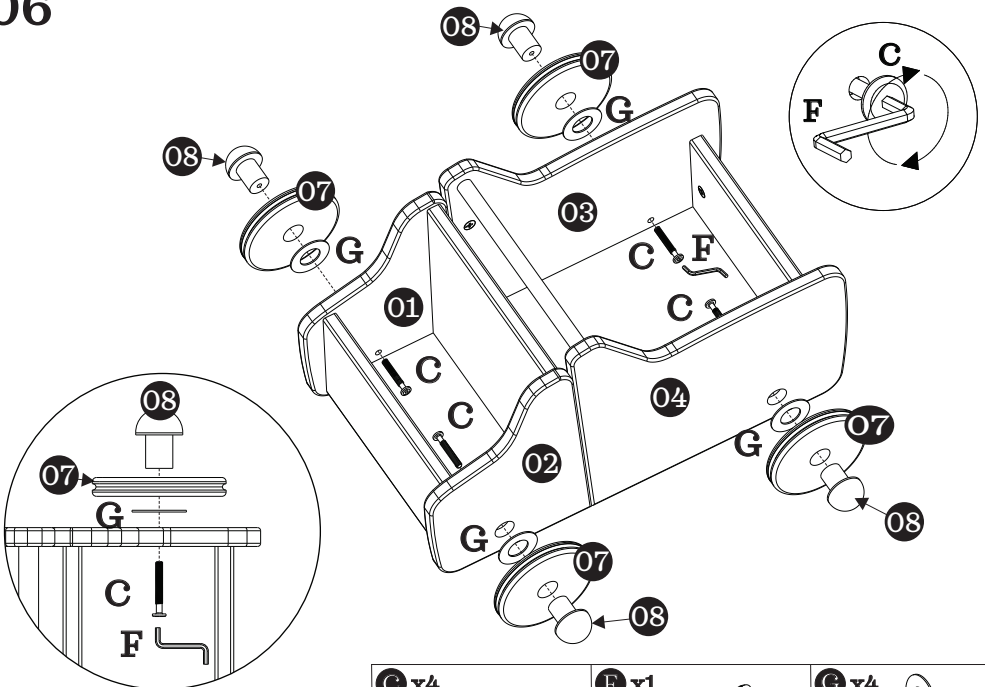

NESTiG

The Pickup Toy Bin

Please read all instructions before assembly
and use of product!

Lisez toutes les instructions avant
d'assembler et d'utiliser le produit!

! **WARNING:**
 TO AVOID INJURY: Only use under the direct supervision of an adult. The maximum weight for this product is 45.0 lbs (20kgs). Do not push toy bin with child inside.

Product Parts Detail

<p>A x4</p>  <p>8x50</p>	<p>B x12</p>  <p>8x30</p>	<p>C x4</p>  <p>7x50</p>	<p>D x12</p> 
<p>E x12</p> 	<p>F x1</p> 	<p>G x4</p> 	<p>H x1</p> 

Assembly Instructions

01

A x4

B x12

D x12

02

E x4

● x1

03

E x4

H x1

04

05

06