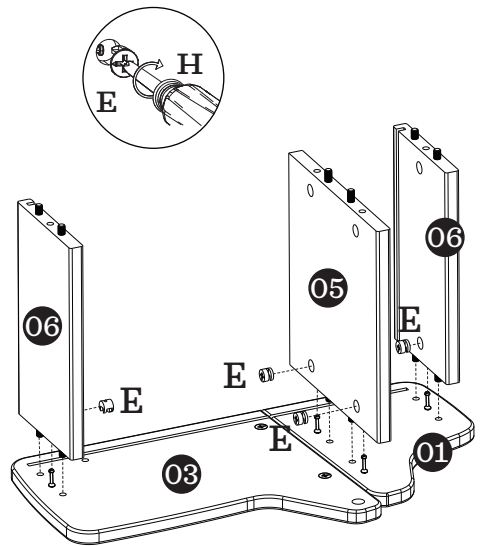

NESTiG

The Pickup Toy Bin

Please read all instructions before assembly
and use of product!

Lisez toutes les instructions avant
d'assembler et d'utiliser le produit!

! **WARNING:**
 TO AVOID INJURY: Only use under the direct supervision of an adult. The maximum weight for this product is 45.0 lbs (20kgs). Do not push toy bin with child inside.

Product Parts Detail

<p>A x4</p>  <p>8x50</p>	<p>B x12</p>  <p>8x30</p>	<p>C x4</p>  <p>7x50</p>	<p>D x12</p> 
<p>E x12</p> 	<p>F x1</p> 	<p>G x4</p> 	<p>H x1</p> 

Assembly Instructions

01

A x4

B x12

D x12

02

E x4

● x1

03

E x4

H x1

04

05

06