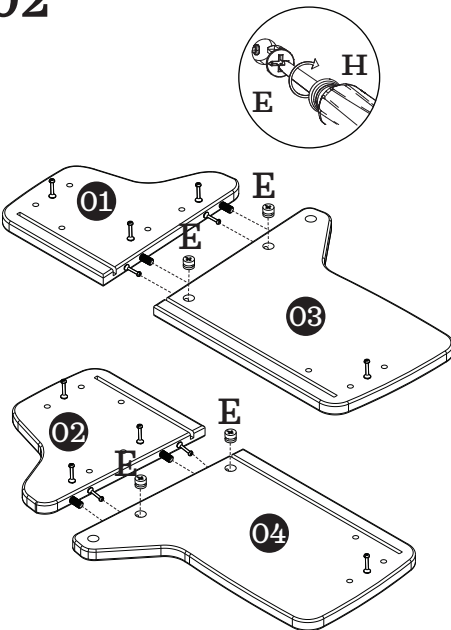

NESTiG

The Pickup Toy Bin

Please read all instructions before assembly
and use of product!

Lisez toutes les instructions avant
d'assembler et d'utiliser le produit!

! **WARNING:**
 TO AVOID INJURY: Only use under the direct supervision of an adult. The maximum weight for this product is 45.0 lbs (20kgs). Do not push toy bin with child inside.

Product Parts Detail

<p>A x4</p>  <p>8x50</p>	<p>B x12</p>  <p>8x30</p>	<p>C x4</p>  <p>7x50</p>	<p>D x12</p> 
<p>E x12</p> 	<p>F x1</p> 	<p>G x4</p> 	<p>H x1</p> 

Assembly Instructions

01

A x4

B x12

D x12

02

E x4

● x1

03

E x4

H x1

04

05

06